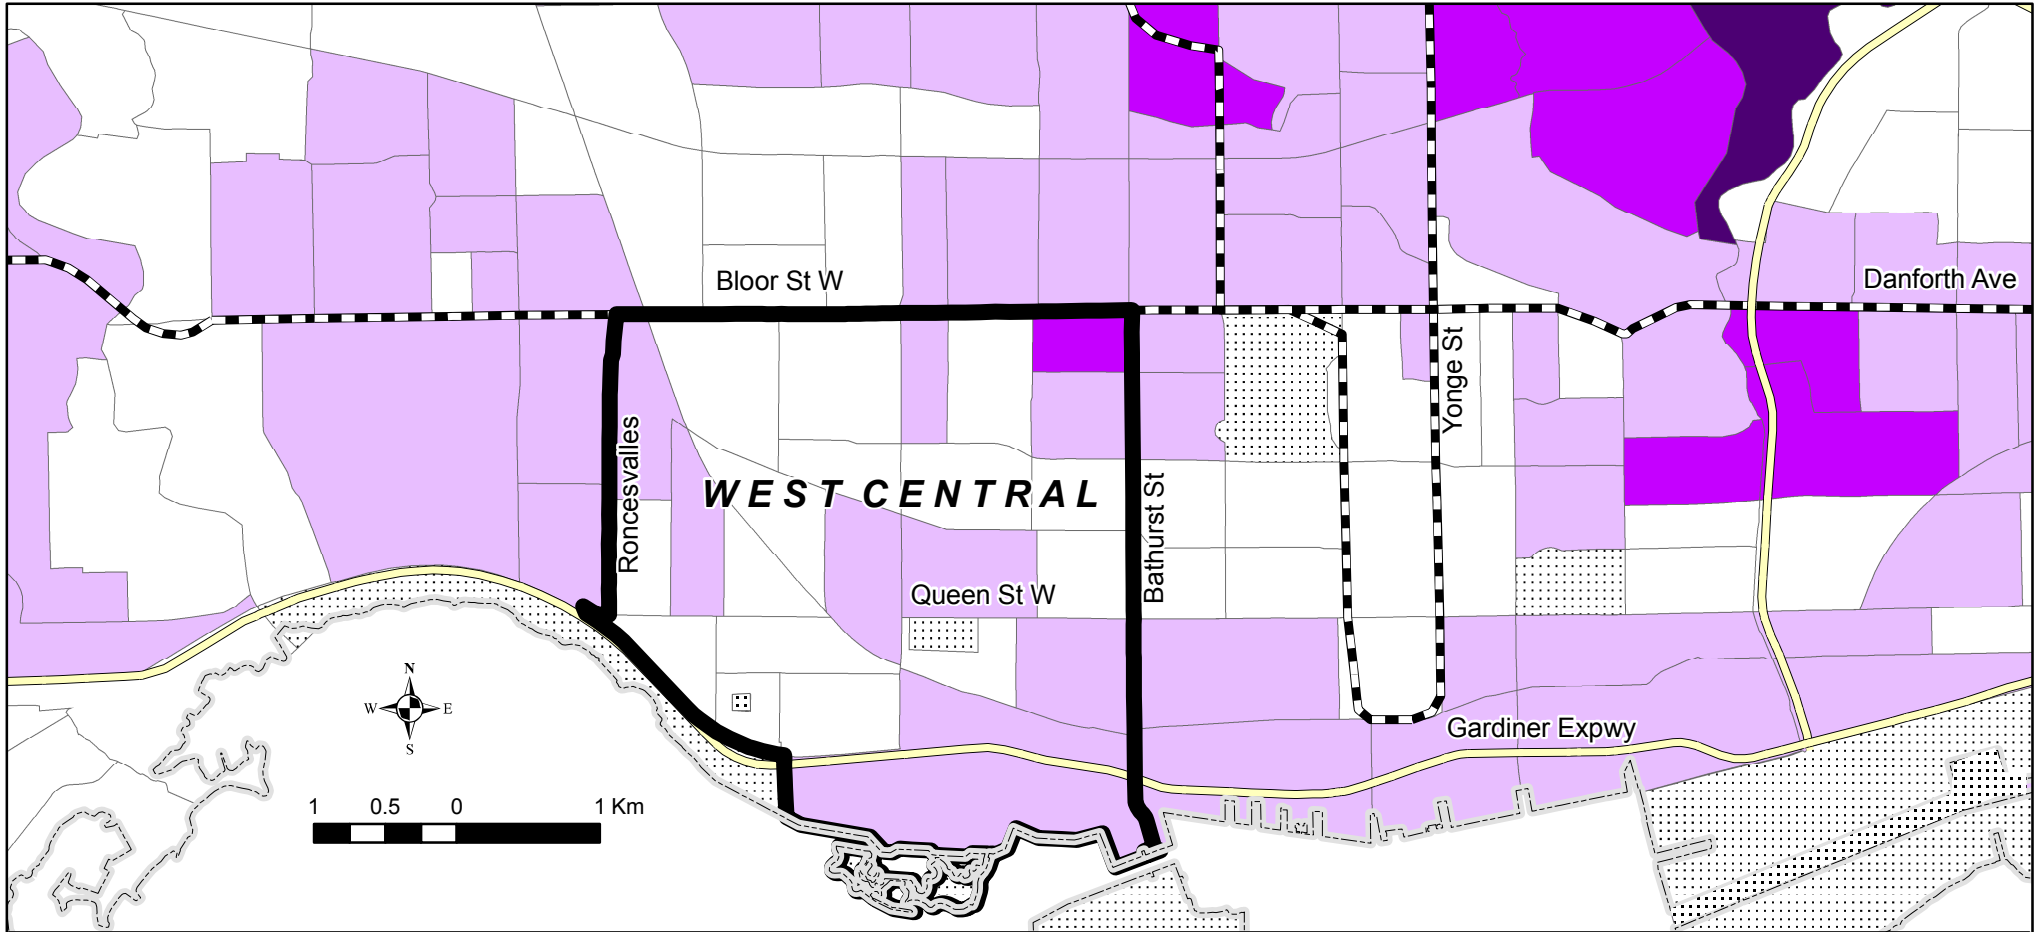

Neighbourhood Concentrations of American Populations, by Census Tracts, West Central Toronto, 2006

Based on analysis by R. Maaranen, UofT Cities Centre
 Source: Statistics Canada, Census 2006

(c) Centre for Urban and Community Studies, University of Toronto, 2008
 Neighbourhood Change Community University Research Alliance, SSHRC
 See: www.NeighbourhoodChange.ca & www.gtuo.ca
 Community partner: St Christopher House, Toronto
 Principal Investigator: J.D. Hulchanski www.urbancentre.utoronto.ca

American Population Percentage, 2006

- Less than 1%
- 1% to 3%
- 3% to 5%
- 5% or More

- Highways (2005)
- Subway (2005)
- No Data
- Municipalities (2006)
- West Central Toronto
St. Christopher House
Catchment Area