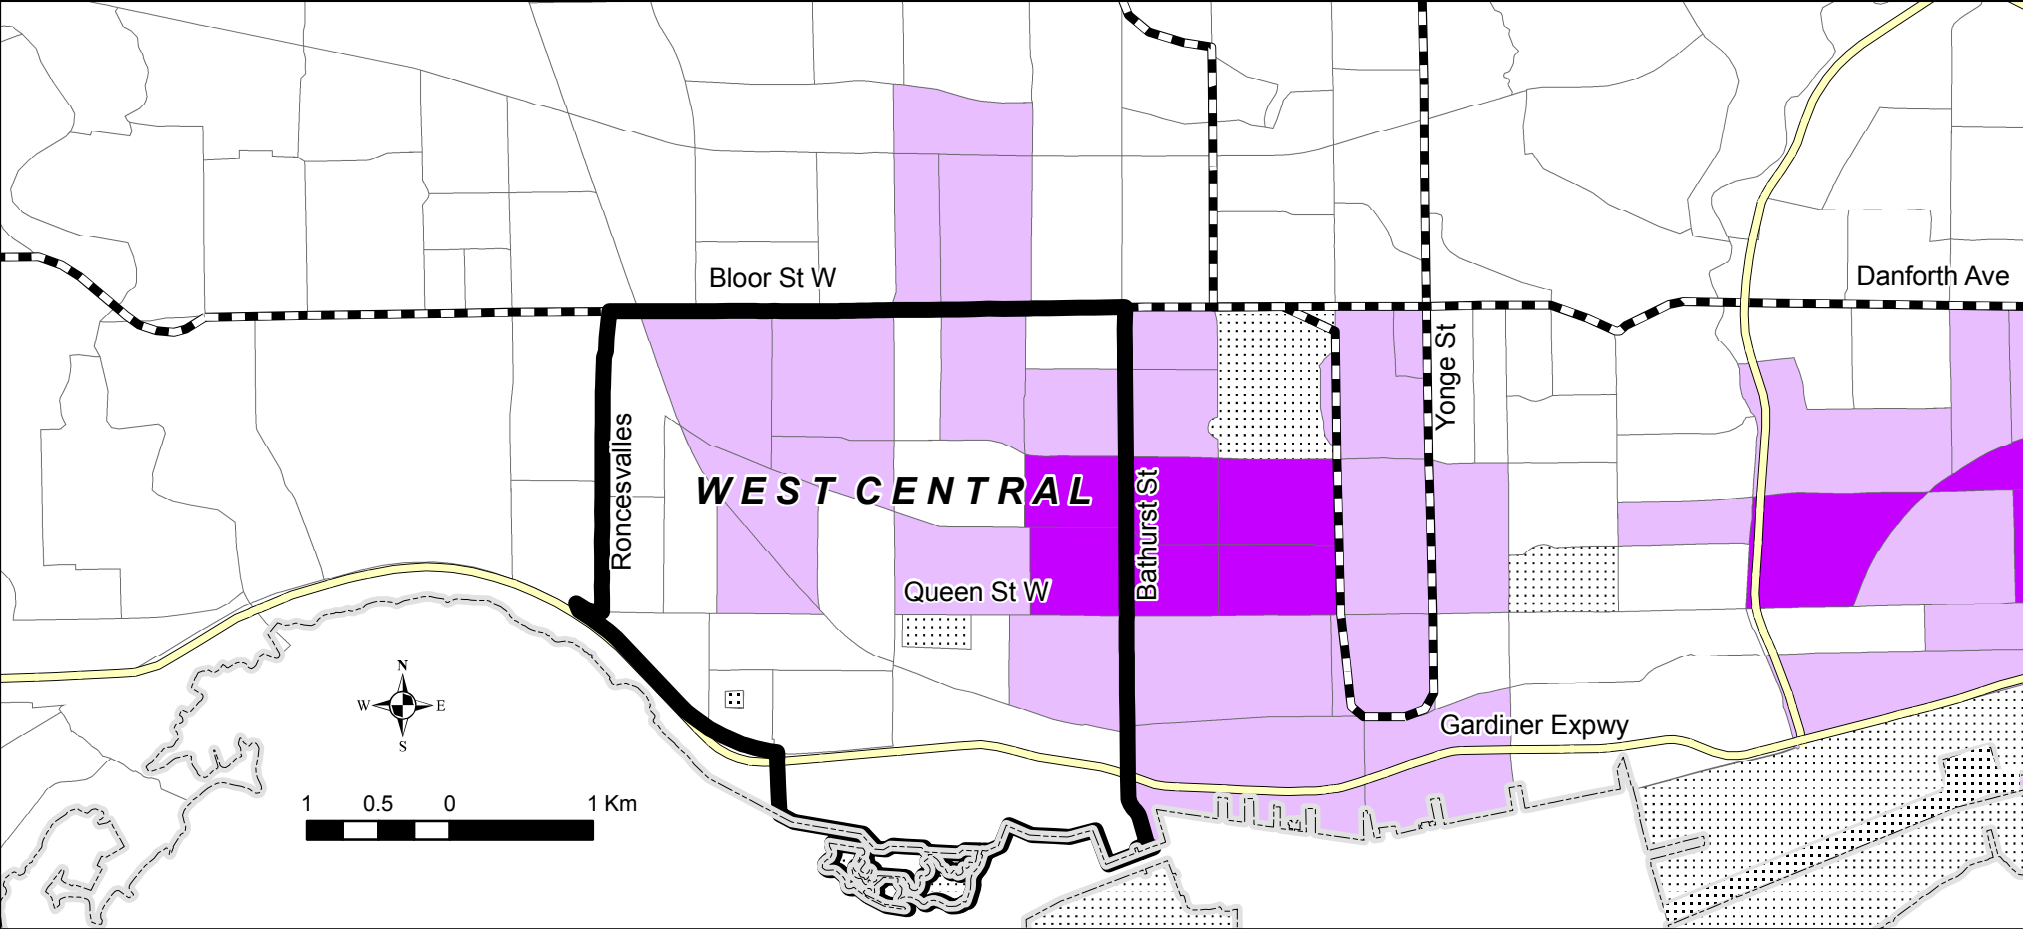

Neighbourhood Concentrations of Chinese Populations, by Census Tracts, West Central Toronto, 2006

Based on analysis by R. Maaranen, UofT Cities Centre
 Source: Statistics Canada, Census 2006

(c) Centre for Urban and Community Studies, University of Toronto, 2008
 Neighbourhood Change Community University Research Alliance, SSHRC
 See: www.NeighbourhoodChange.ca & www.gtuo.ca
 Community partner: St Christopher House, Toronto
 Principal Investigator: J.D. Hulchanski www.urbancentre.utoronto.ca

Chinese Population Percentage, 2006

- Less than 10%
- 10% to 30%
- 30% to 50%
- 50% or More

- Highways (2005)
- Subway (2005)
- No Data
- Municipalities (2006)
- West Central Toronto St. Christopher House Catchment Area