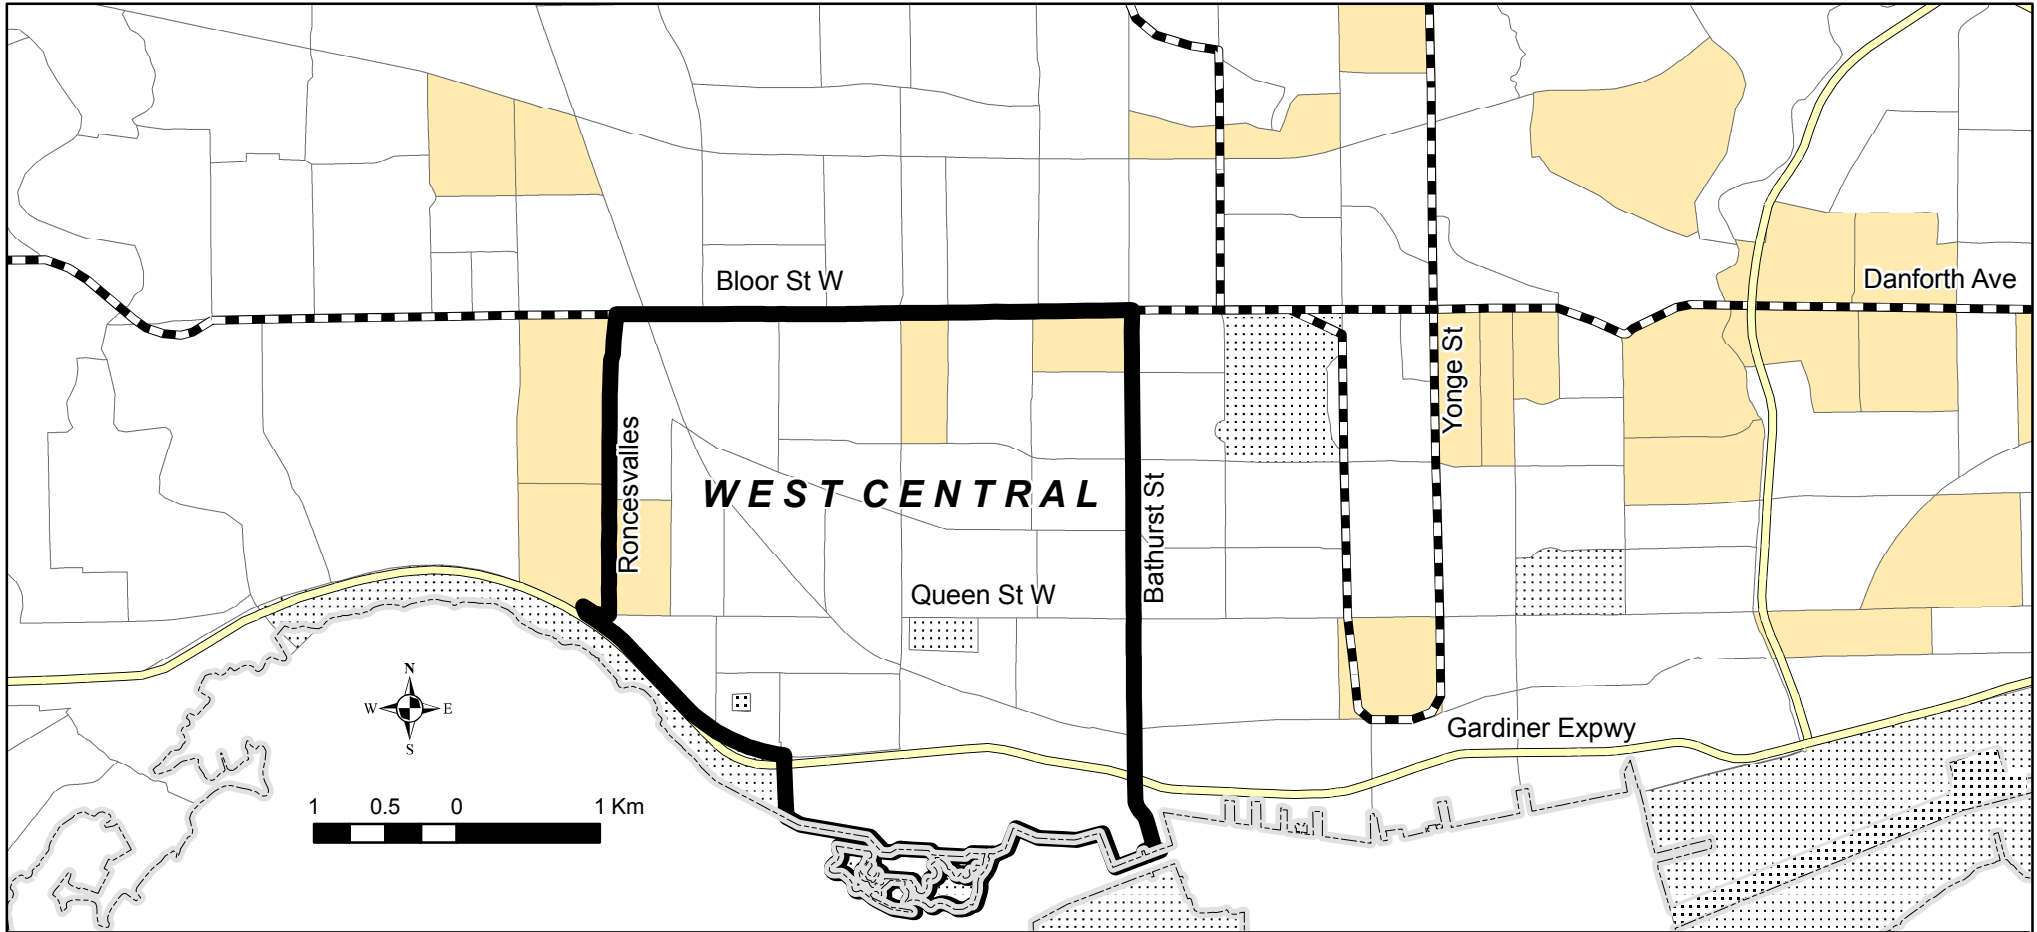

Neighbourhood Concentrations of French Populations, by Census Tracts, West Central Toronto, 2006

Based on analysis by R. Maaranen, UofT Cities Centre
 Source: Statistics Canada, Census 2006

(c) Centre for Urban and Community Studies, University of Toronto, 2008
 Neighbourhood Change Community University Research Alliance, SSHRC
 See: www.NeighbourhoodChange.ca & www.gtuo.ca
 Community partner: St Christopher House, Toronto
 Principal Investigator: J.D. Hulchanski www.urbancentre.utoronto.ca