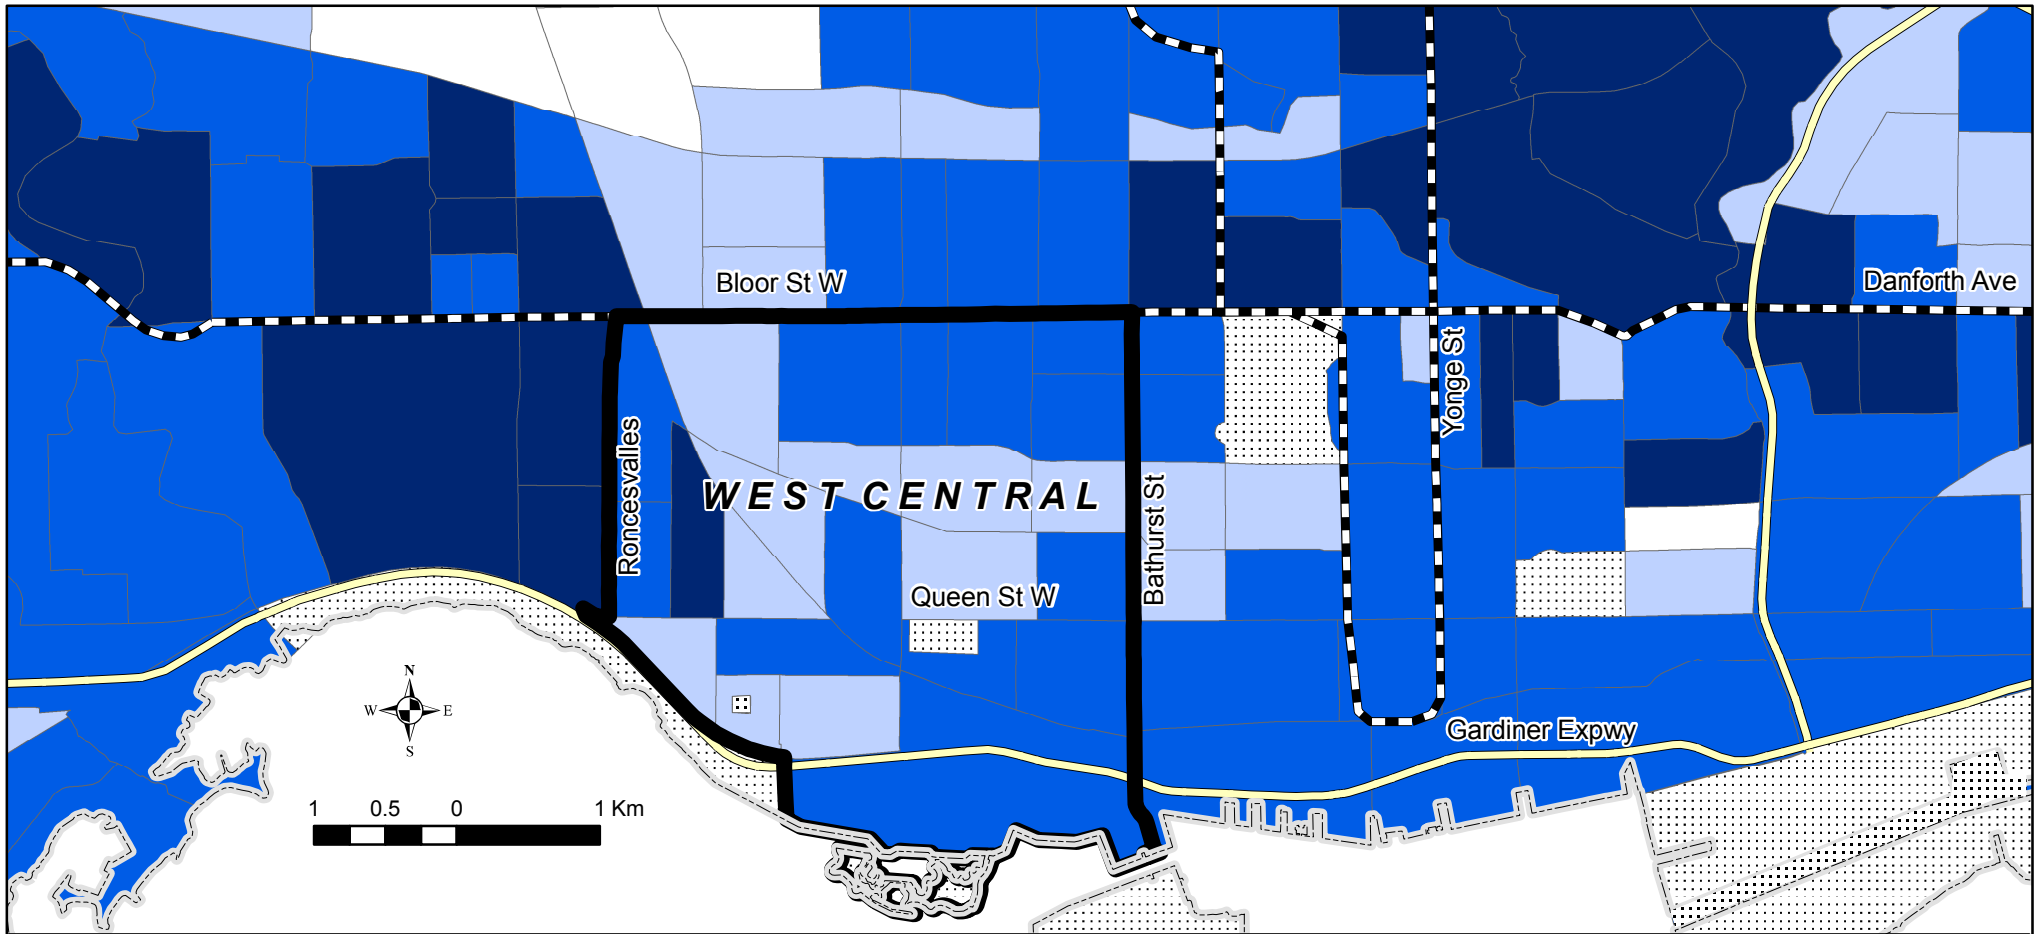

Neighbourhood Concentrations of German Populations, by Census Tracts, West Central Toronto, 2006

Based on analysis by R. Maaranen, UoT Cities Centre
 Source: Statistics Canada, Census 2006

(c) Centre for Urban and Community Studies, University of Toronto, 2008
 Neighbourhood Change Community University Research Alliance, SSHRC
 See: www.NeighbourhoodChange.ca & www.gtuo.ca
 Community partner: St Christopher House, Toronto
 Principal Investigator: J.D. Hulchanski www.urbancentre.utoronto.ca

German Population Percentage, 2006

- Less than 2%
- 2% to 5%
- 5% to 10%
- 10% or More

- Highways (2005)
- Subway (2005)
- No Data
- Municipalities (2006)
- West Central Toronto St. Christopher House Catchment Area