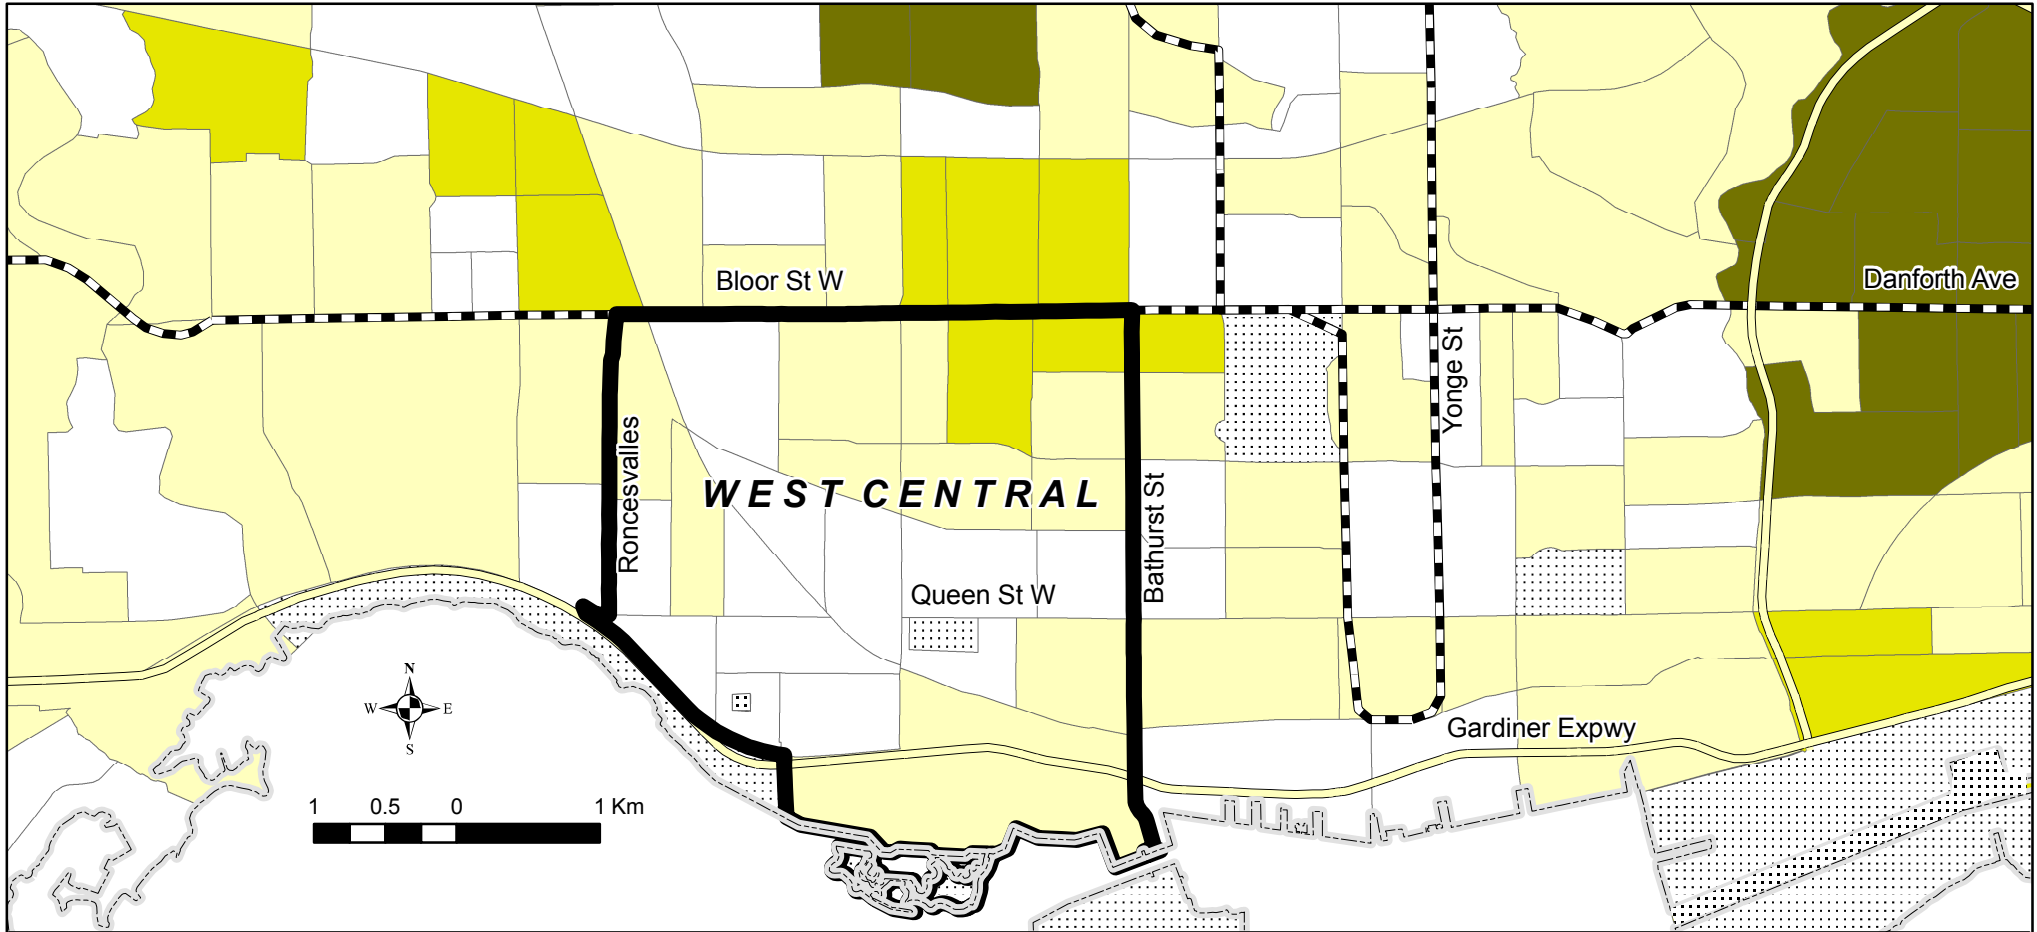

Neighbourhood Concentrations of Greek Populations, by Census Tracts, West Central Toronto, 2006

Based on analysis by R. Maaranen, UofT Cities Centre
 Source: Statistics Canada, Census 2006

(c) Centre for Urban and Community Studies, University of Toronto, 2008
 Neighbourhood Change Community University Research Alliance, SSHRC
 See: www.NeighbourhoodChange.ca & www.gtuo.ca
 Community partner: St Christopher House, Toronto
 Principal Investigator: J.D. Hulchanski www.urbancentre.utoronto.ca