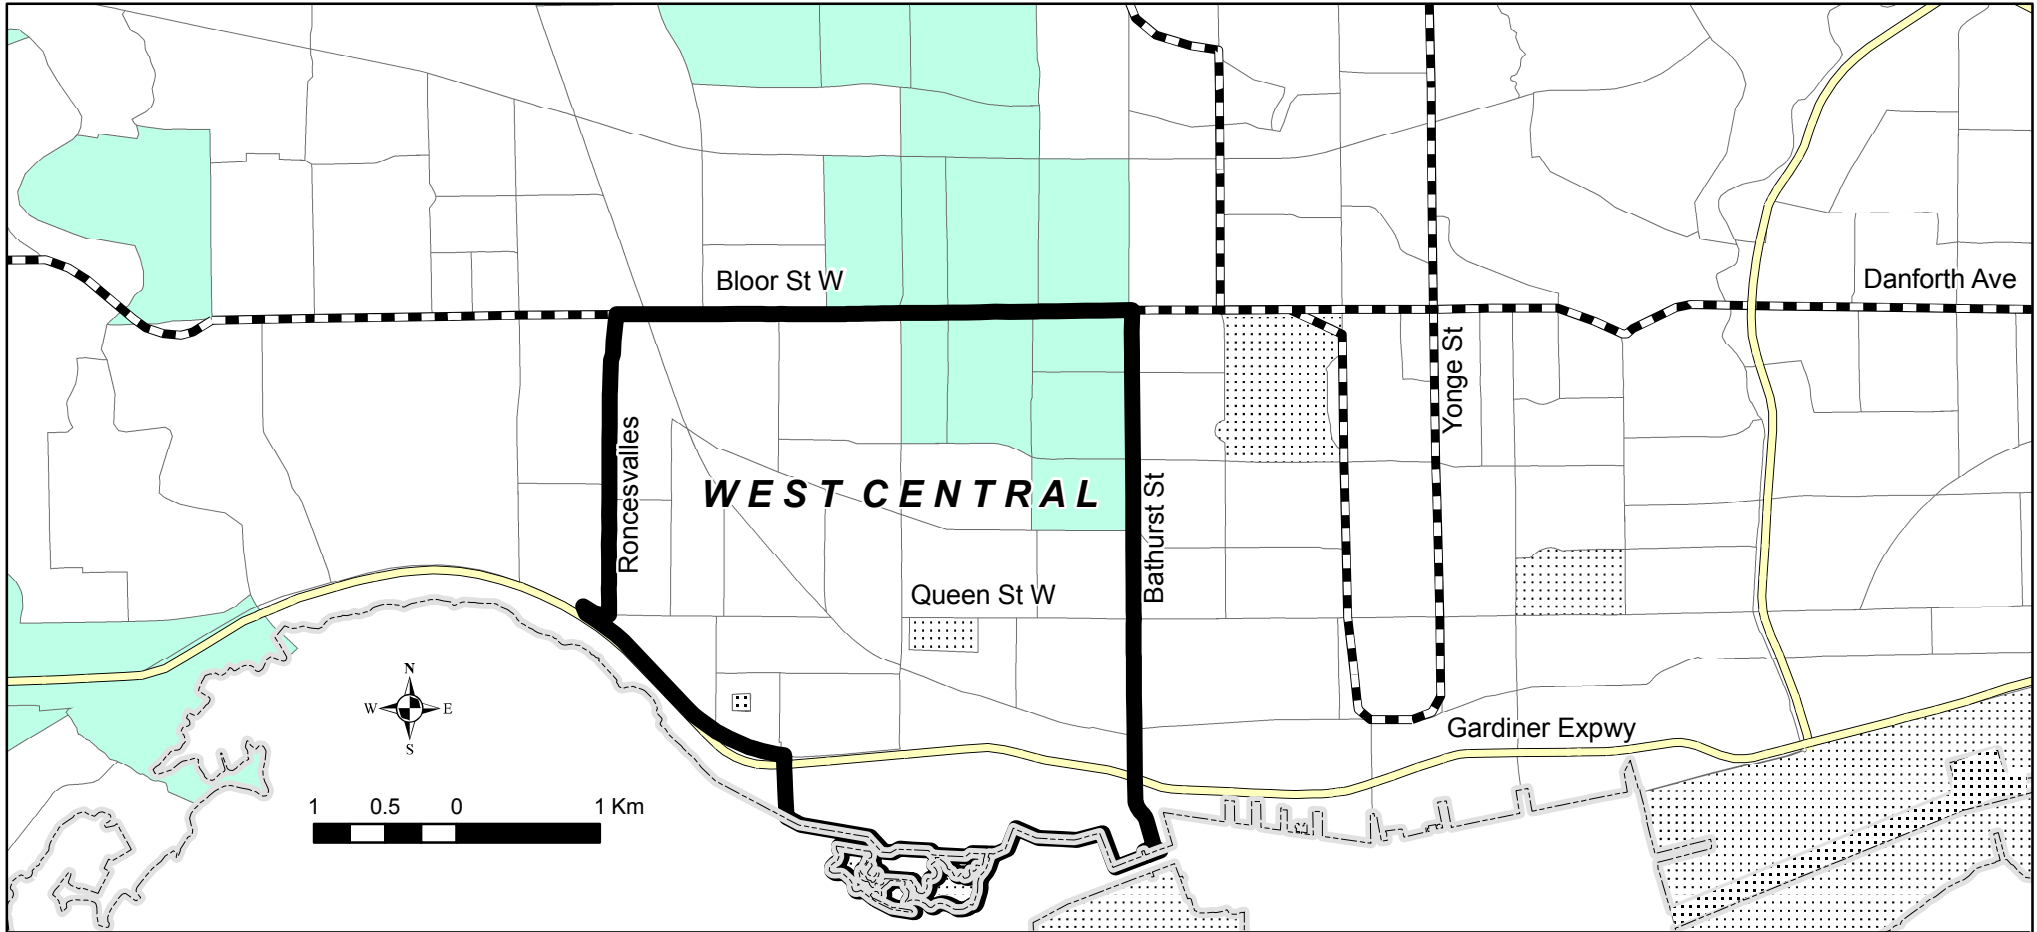

Neighbourhood Concentrations of Italian Populations, by Census Tracts, West Central Toronto, 2006

Based on analysis by R. Maaranen, UofT Cities Centre
 Source: Statistics Canada, Census 2006

(c) Centre for Urban and Community Studies, University of Toronto, 2008
 Neighbourhood Change Community University Research Alliance, SSHRC
 See: www.NeighbourhoodChange.ca & www.gtuo.ca
 Community partner: St Christopher House, Toronto
 Principal Investigator: J.D. Hulchanski www.urbancentre.utoronto.ca

Italian Population Percentage, 2006