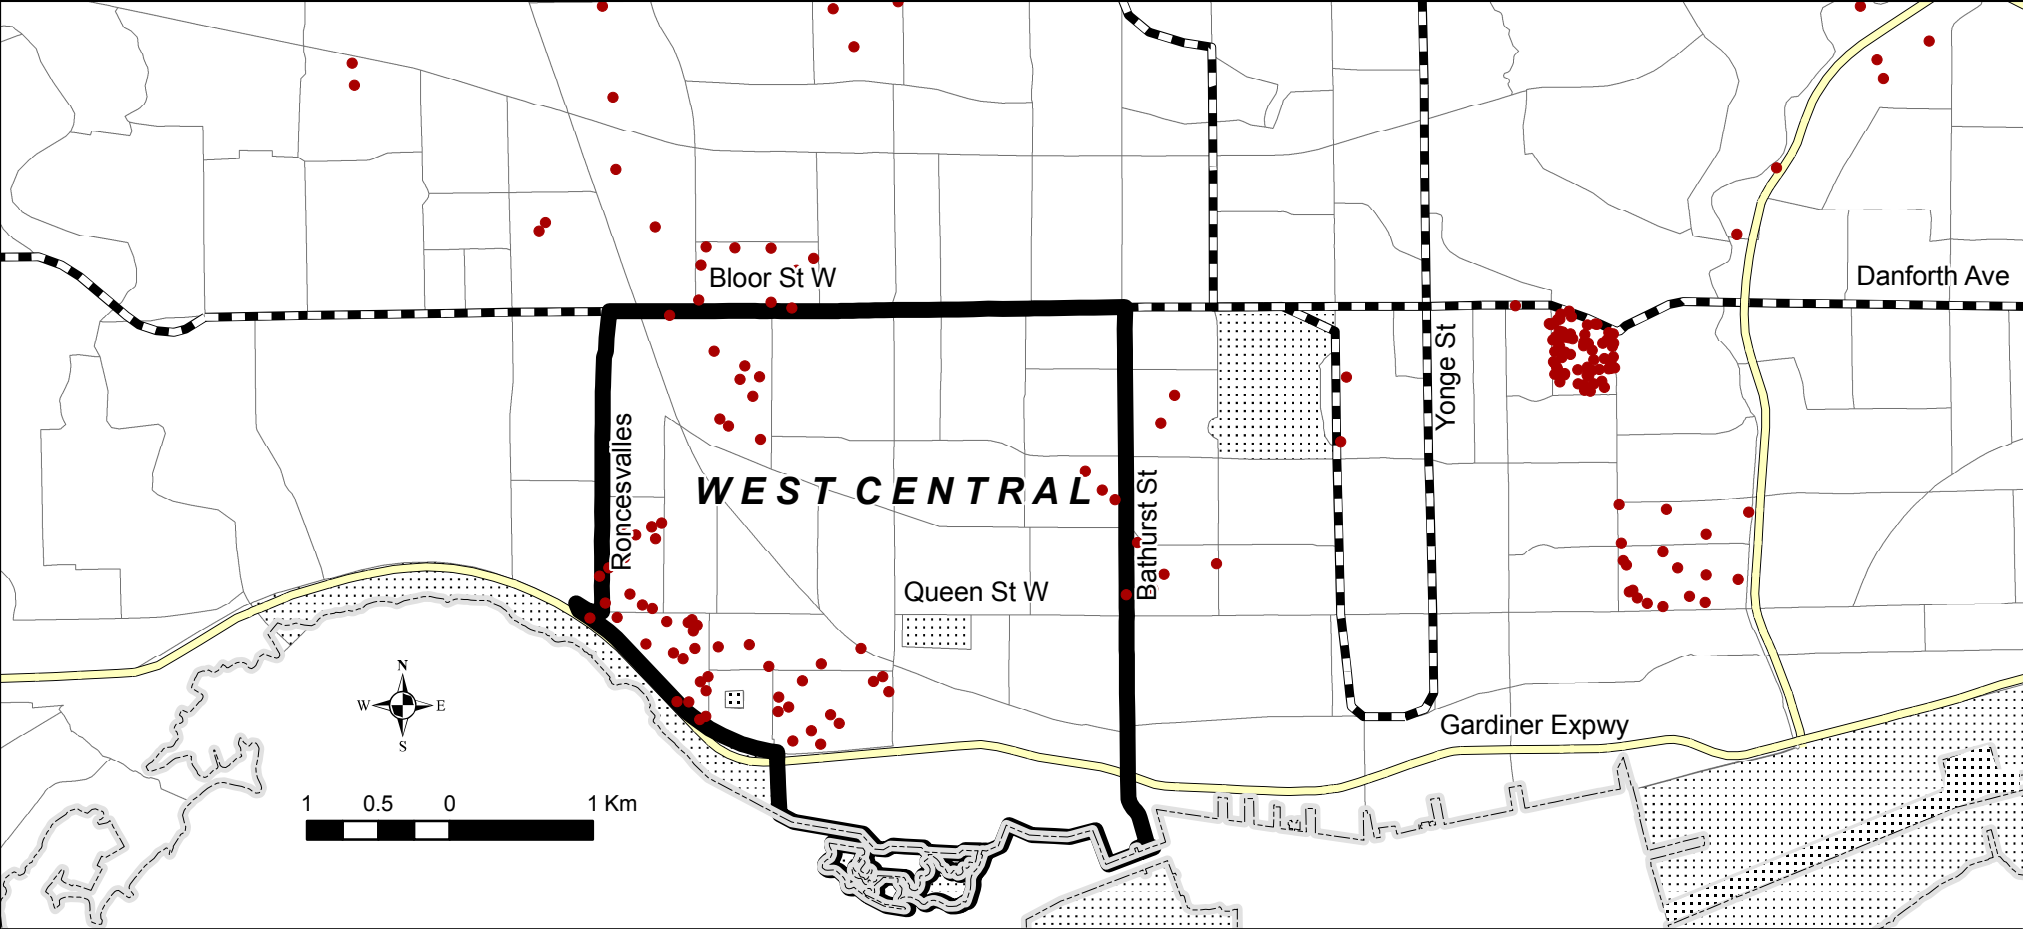

Neighbourhood Concentrations of Tamil Populations, by Census Tracts, West Central Toronto, 2006

Based on analysis by R. Maaranen, UofT Cities Centre
 Source: Statistics Canada, Census 2006

(c) Centre for Urban and Community Studies, University of Toronto, 2008
 Neighbourhood Change Community University Research Alliance, SSHRC
 See: www.NeighbourhoodChange.ca & www.gtuo.ca
 Community partner: St Christopher House, Toronto
 Principal Investigator: J.D. Hulchanski www.urbancentre.utoronto.ca

1 Dot represents 5 persons
 of Tamil origin

Dots are randomly placed within each census tract

-  Highways (2005)
-  Subway (2005)
-  No Data
-  Municipalities (2006)
-  West Central Toronto
St. Christopher House
Catchment Area