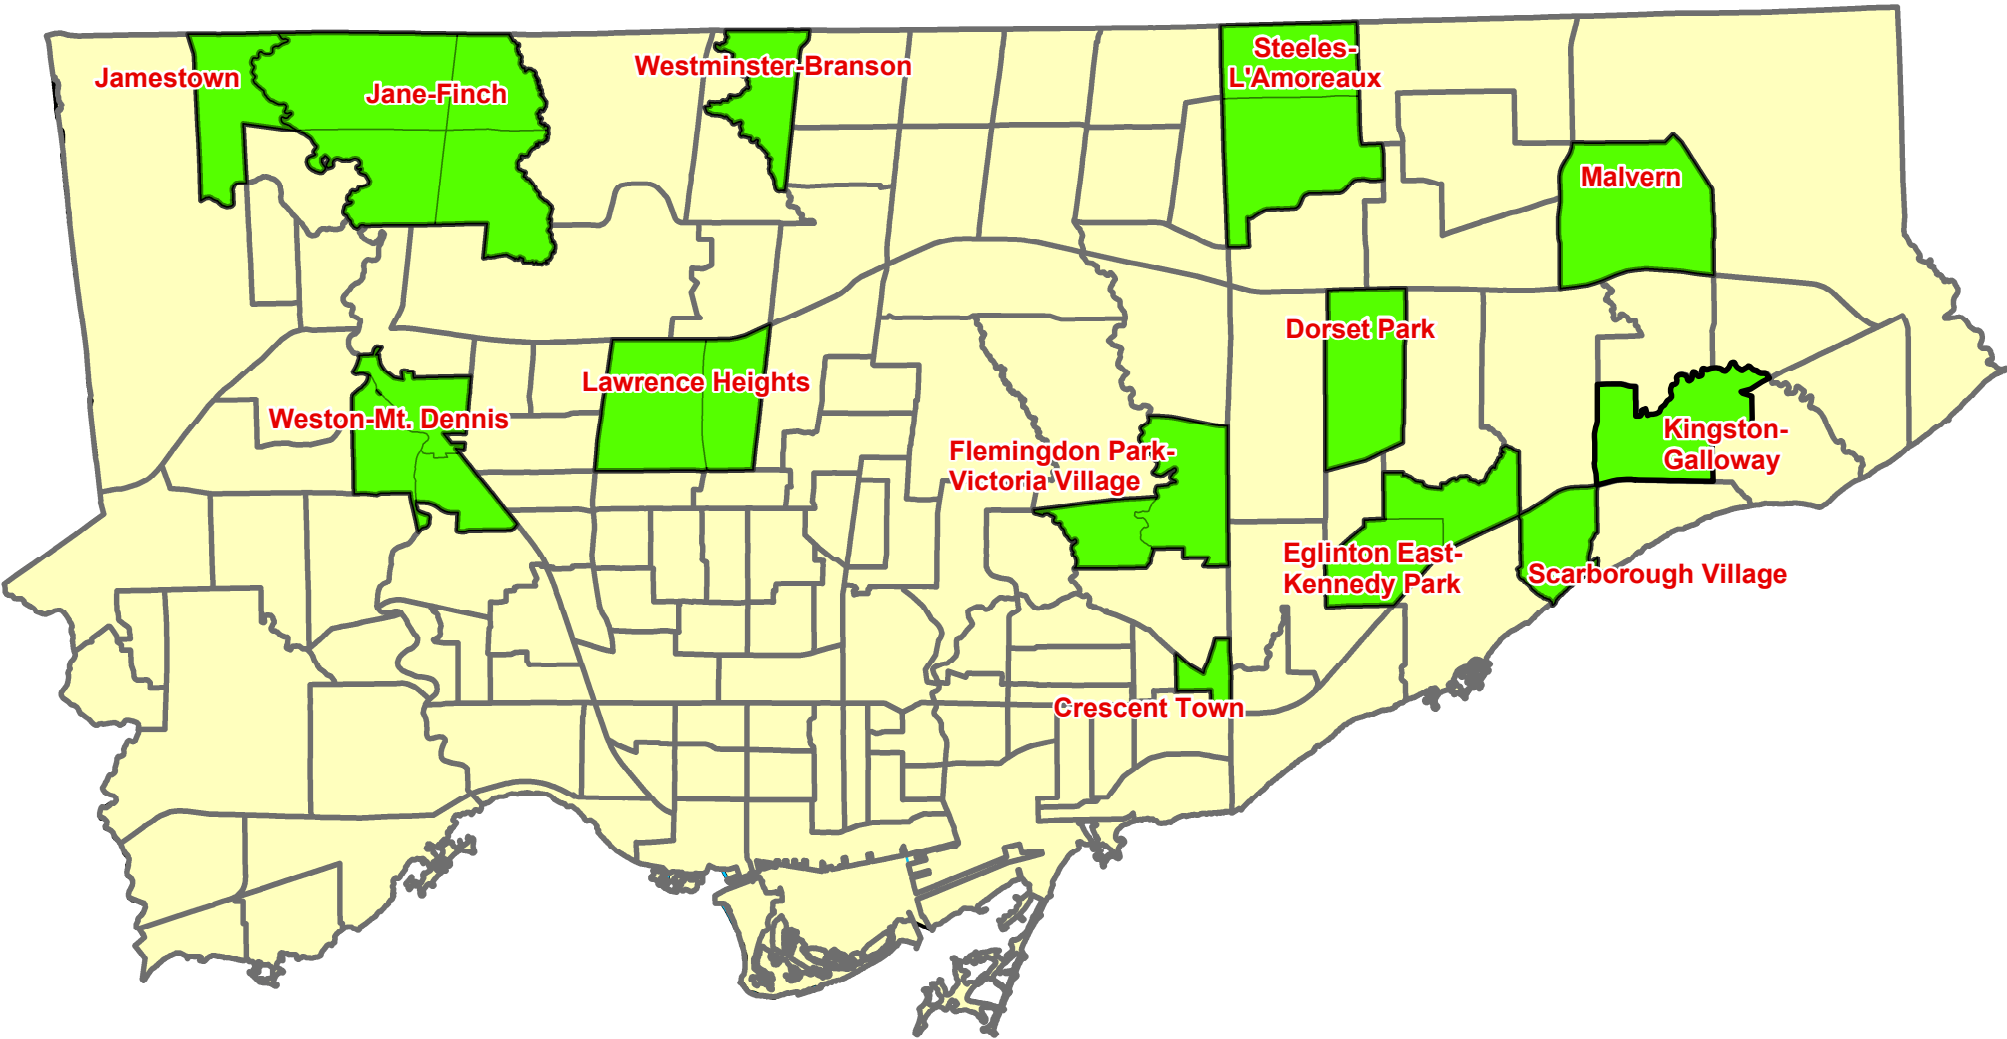

City of Toronto Priority Areas

Legend

-  Priority Area
-  Neighbourhood

Notes: The priority areas are composed of neighbourhoods, neighbourhood areas (two or more joined neighbourhoods) and one special area (Kingston-Galloway) which is built out of Statistics Canada Dissemination Areas (DAs). For information on all the City's 140 neighbourhoods, please visit <http://www.toronto.ca/demographics/neighbourhoods.htm>