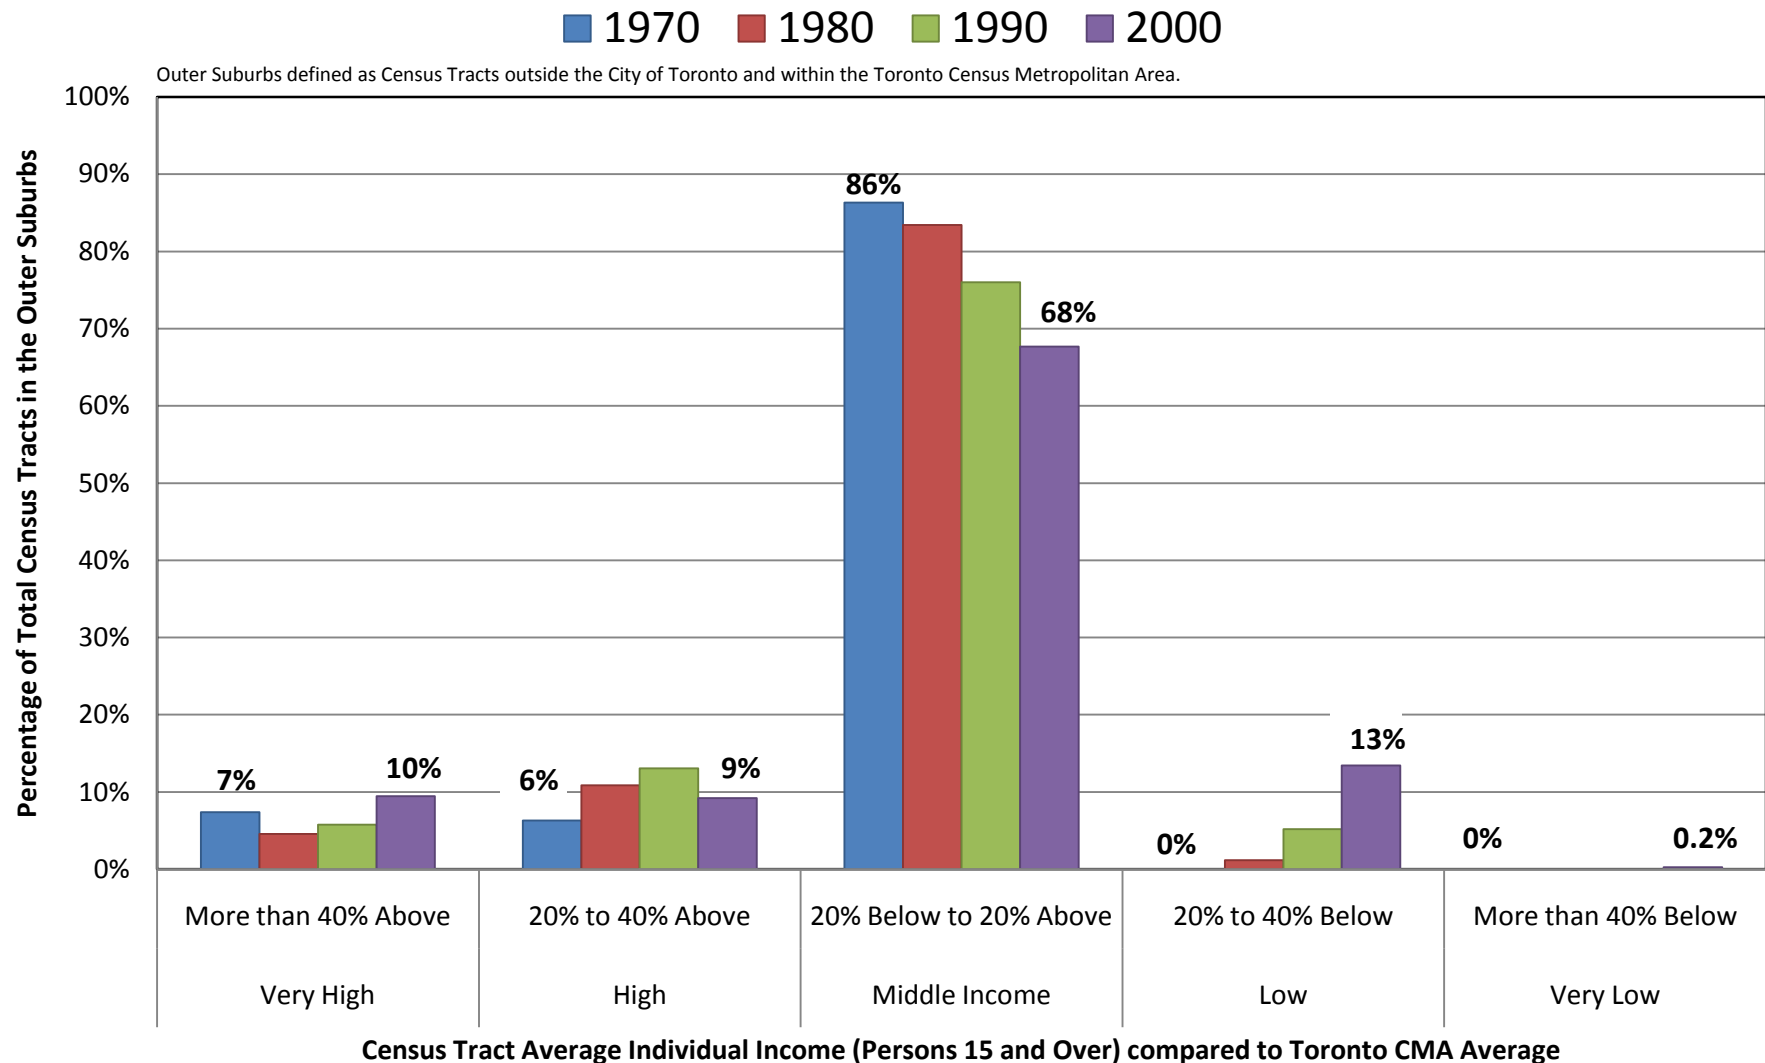

# Change in Neighbourhood Income Distribution in the City of Toronto

Census Tract, Average Individual Income, 1970 to 2000 and Forecast to 2020

■ 1970 ■ 1980 ■ 1990 ■ 2000 □ 2010 □ 2020

Census Tract Average Individual Income (Persons 15 and Over) compared to Toronto CMA Average

# Change in Neighbourhood Income Distribution in Toronto's Outer Suburbs (the "905" area surrounding the City of Toronto), 1970 to 2000

Source: Statistics Canada, Census 1971, 1981, 1991, 2001. Analysis by R. Maaranen.