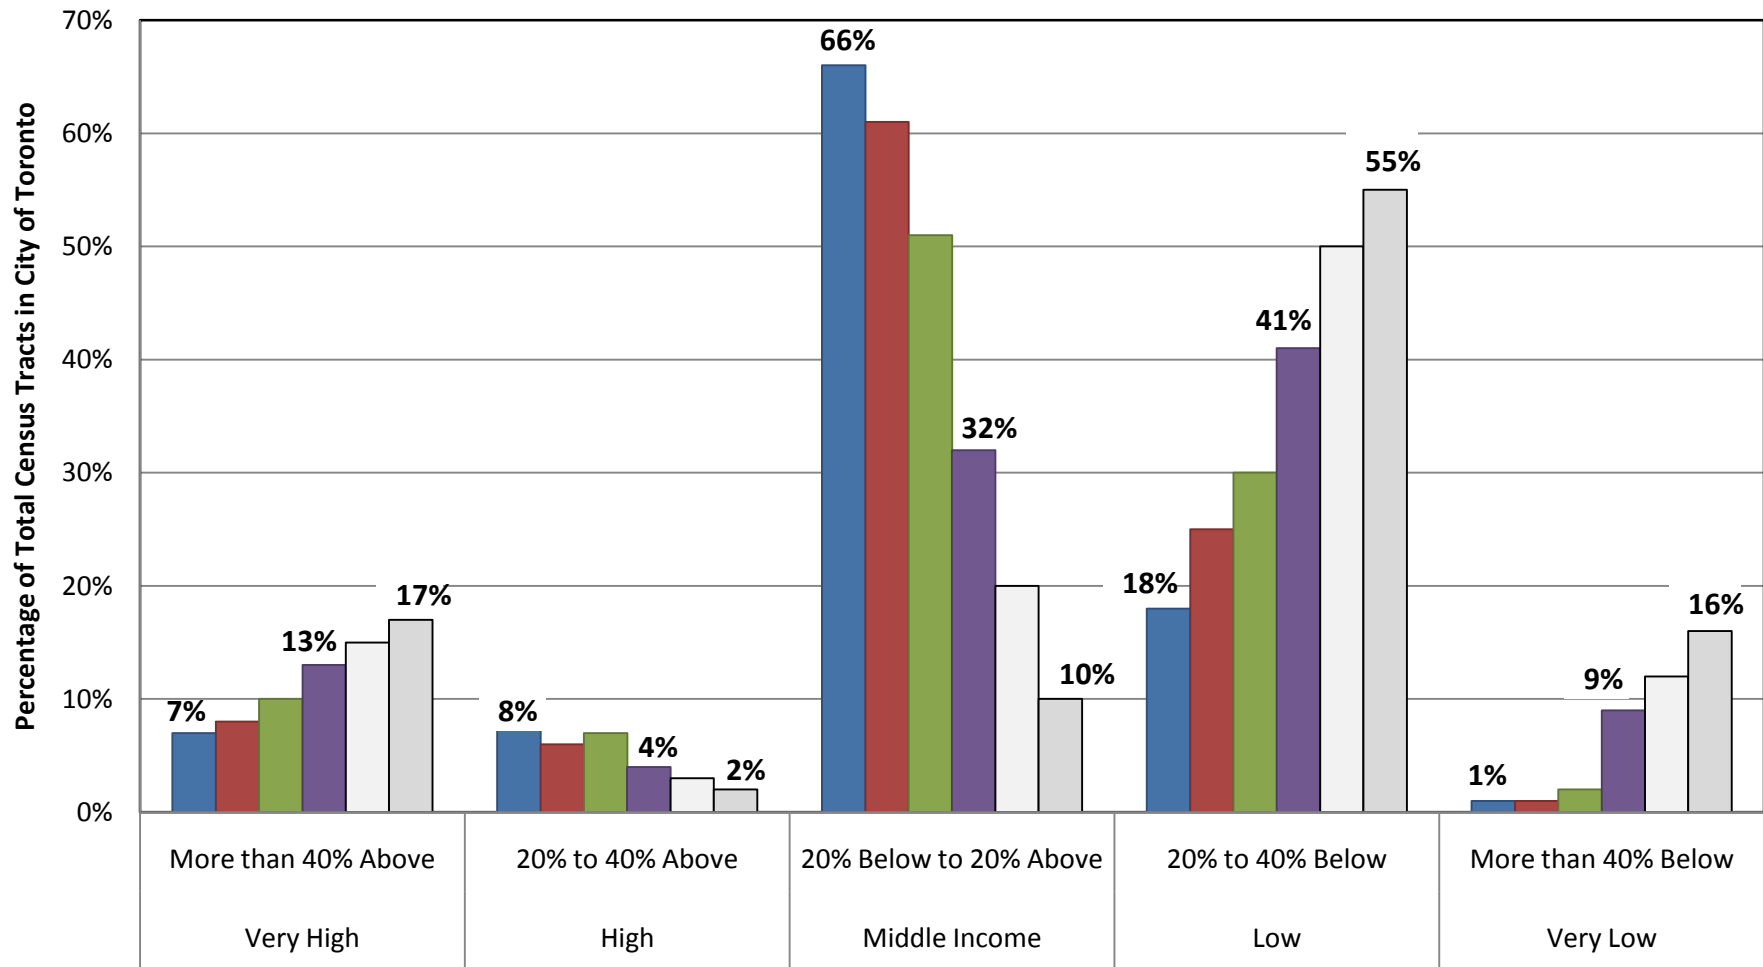

# Change in Neighbourhood Income Distribution in the City of Toronto

Census Tract, Average Individual Income, 1970 to 2000 and Forecast to 2020

■ 1970 ■ 1980 ■ 1990 ■ 2000 □ 2010 □ 2020

Census Tract Average Individual Income (Persons 15 and Over) compared to Toronto CMA Average

# Change in Neighbourhood Income Distribution in Toronto's Outer Suburbs (the "905" area surrounding the City of Toronto), 1970 to 2000

Source: Statistics Canada, Census 1971, 1981, 1991, 2001. Analysis by R. Maaranen.